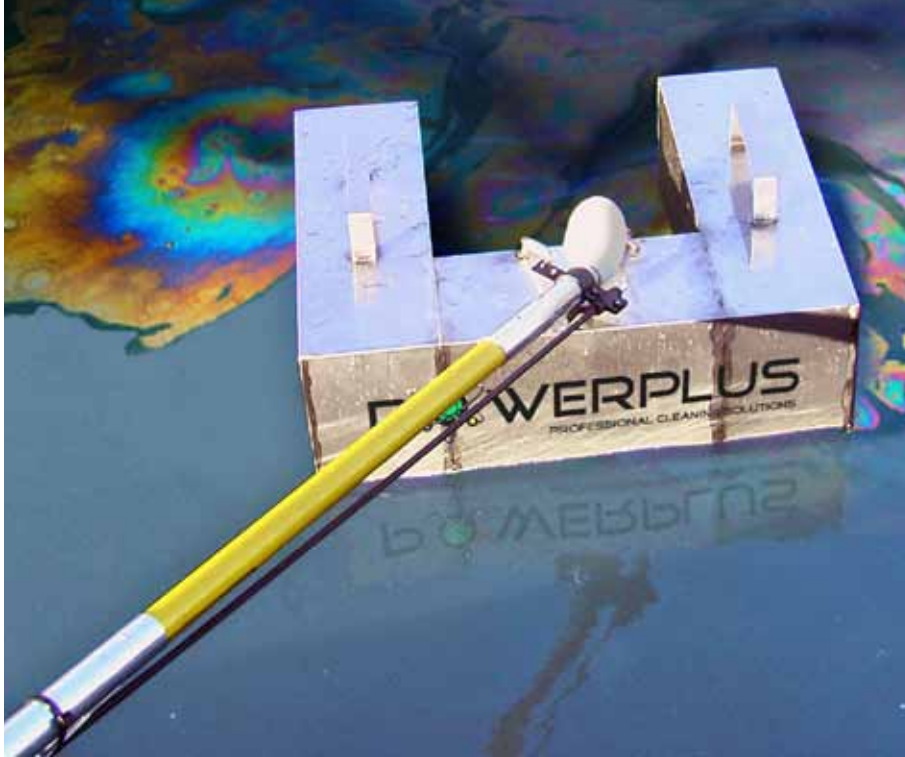

weir skimmer

Steer-able: Allows head steering to come into close proximity to reeds, banks, nests, tight alcoves, and hard to reach areas without damaging the ecosystem of delicate wildlife.

Worker Safety: The steer able extension pole system on the **PowerPlus Weir** keeps workers safely on a boat or onshore, away from water and any potential wildlife attacks. The **PowerPlus Weir** system uses a 8-36ft extension pole system keeping workers safely away from dangerous animals or features.

Wash-Down Attachment: The PowerPlus Weir Wash-Down Attachment rinses oil/ contamination from weeds, banks, nesting area etc. with warm water into the recovery head of the PowerPlus Weir. This manages the otherwise impossible task of Decontaminating plant life that has oil/contaminants attached to them, including low tide exposure of below water level contaminants. This also is huge as most contaminates/oil will attach to such surfaces and no other viable decontamination method is available without shooting oil/contaminants back into the water, causing emulsification and cross contamination right back into neighboring wildlife.

Throttled Oil Recovery: This Patent Pending Technology allows the operator to adjust the slice and amount of oil/water mixture captured, all controlled on the fly at the operator end of the tool. An operational range of 0-2in water surface depth can be utilized, reducing unnecessary water collection up to 98%. This increases usable decontamination time by a factor of 50 and reduces waste to only 2-5%. This is a huge Benefit!

Proven in the field: The **PowerPlus Weir Skimmer** was put to the test along with other products from PowerPlus during the BP oil spill. This tool has been essential in the clean up and continued maintenance of marshes, estuaries, and waterfronts that were affected by the BP spill.